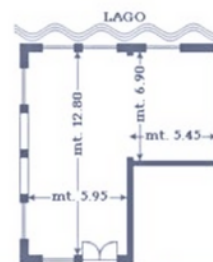

MEETING ROOMS INFORMATION

SALONE DELLE FESTE

SALONE DELLE FESTE

Room height | 9 m
 Door height | 2,85 m

VIRGILO ROOM

Room height | 4,40 m
 Door height | 2,20 m

VIRGILO ROOM

CATULLO ROOM

CATULLO ROOM

Room height | 4,40 m
 Door height | 2,20 m

MEETING ROOMS INFORMATION

CARDUCCI ROOM

CARDUCCI ROOM

Room height | 4,40 m
Door height | 2,20 m

PIANO TERRA

Sale	Teatro	Aula	Ferro di cavallo	Banchetto
CARDUCCI	40	40	20	36

DANTE A+B ROOM

Room height | 3,50 m
Door height | 2,10 m

PRIMO PIANO

Sale	Teatro	Aula	Tavolo di lavoro	Banchetto
DANTE (A+B)	40	30	18	36

DANTE A+B ROOM

D'ANNUNZIO ROOM

D'ANNUNZIO ROOM

Room height | 3,80 m
Door height | 2,15 m