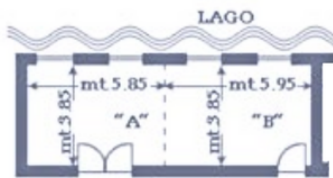

MEETING ROOMS INFORMATION

SALONE DELLE FESTE

SALONE DELLE FESTE

Room height | 9 m
 Door height | 2,85 m

VIRGILO ROOM

Room height | 4,40 m
 Door height | 2,20 m

VIRGILO ROOM

CATULLO ROOM

CATULLO ROOM

Room height | 4,40 m
 Door height | 2,20 m

MEETING ROOMS INFORMATION

CARDUCCI ROOM

CARDUCCI ROOM

Room height | 4,40 m
Door height | 2,20 m

PIANO TERRA

Sale	Teatro	Aula	Ferro di cavallo	Banchetto
CARDUCCI	40	40	20	36

DANTE A+B ROOM

Room height | 3,50 m
Door height | 2,10 m

PRIMO PIANO

Sale	Teatro	Aula	Tavolo di lavoro	Banchetto
DANTE (A+B)	40	30	18	36

DANTE A+B ROOM

D'ANNUNZIO ROOM

D'ANNUNZIO ROOM

Room height | 3,80 m
Door height | 2,15 m