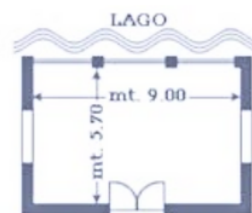

MEETING ROOMS INFORMATION

SALONE DELLE FESTE

SALONE DELLE FESTE

Room height | 9 m
 Door height | 2,85 m

VIRGILO ROOM

Room height | 4,40 m
 Door height | 2,20 m

VIRGILO ROOM

CATULLO ROOM

CATULLO ROOM

Room height | 4,40 m
 Door height | 2,20 m

MEETING ROOMS INFORMATION

CARDUCCI ROOM

CARDUCCI ROOM

Room height | 4,40 m
Door height | 2,20 m

PIANO TERRA

Sale	Teatro	Aula	Ferro di cavallo	Banchetto
CARDUCCI	40	40	20	36

DANTE A+B ROOM

Room height | 3,50 m
Door height | 2,10 m

PRIMO PIANO

Sale	Teatro	Aula	Tavolo di lavoro	Banchetto
DANTE (A+B)	40	30	18	36

DANTE A+B ROOM

D'ANNUNZIO ROOM

D'ANNUNZIO ROOM

Room height | 3,80 m
Door height | 2,15 m